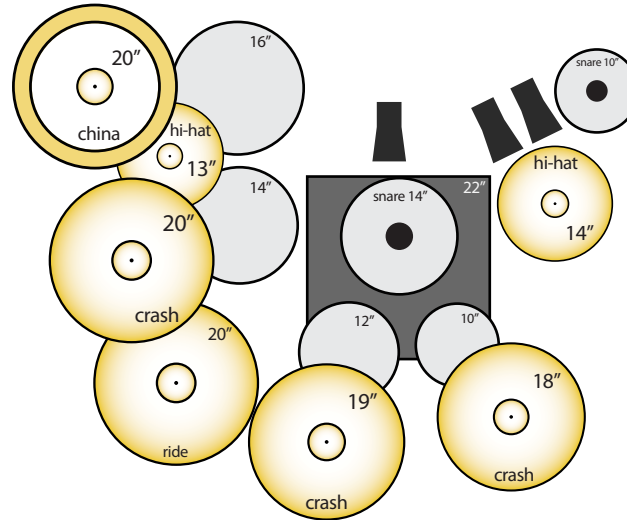

SATISFUCTION

STAGE PLAN

contact: Radim Pígl
radimpigl@seznam.cz
+ 420 775 298 775

- Channel / Instrument + microphone
- 1 Kick (22"x18")
 - 2 Snare (14")
 - 3 Snare (10")
 - 4 Hi-Hat (14")
 - 5 1st Tom (10")
 - 6 2st Tom (12")
 - 7 Floor Tom (14")
 - 8 Floor Tom (16")
 - 9 Ride (20")
 - 10 Overhead L
 - 11 Overhead R
-
- 12 Bass Line XLR
-
- 13 Gtr 1st cabinet (Marshall 1960 Vintage B)
14 Gtr 2nd cabinet (Marshall 1960 Vintage B)
-
- 15 Backing vocal – Guitar SM58, SM58 beta, SM57 beta
-
- 16 Lead vocal - SLX2/SM58 Shure (own)

VOCAL

SHURE SLX 2 / SM 58 (own)

GUITAR / BACK VOCAL

BASS